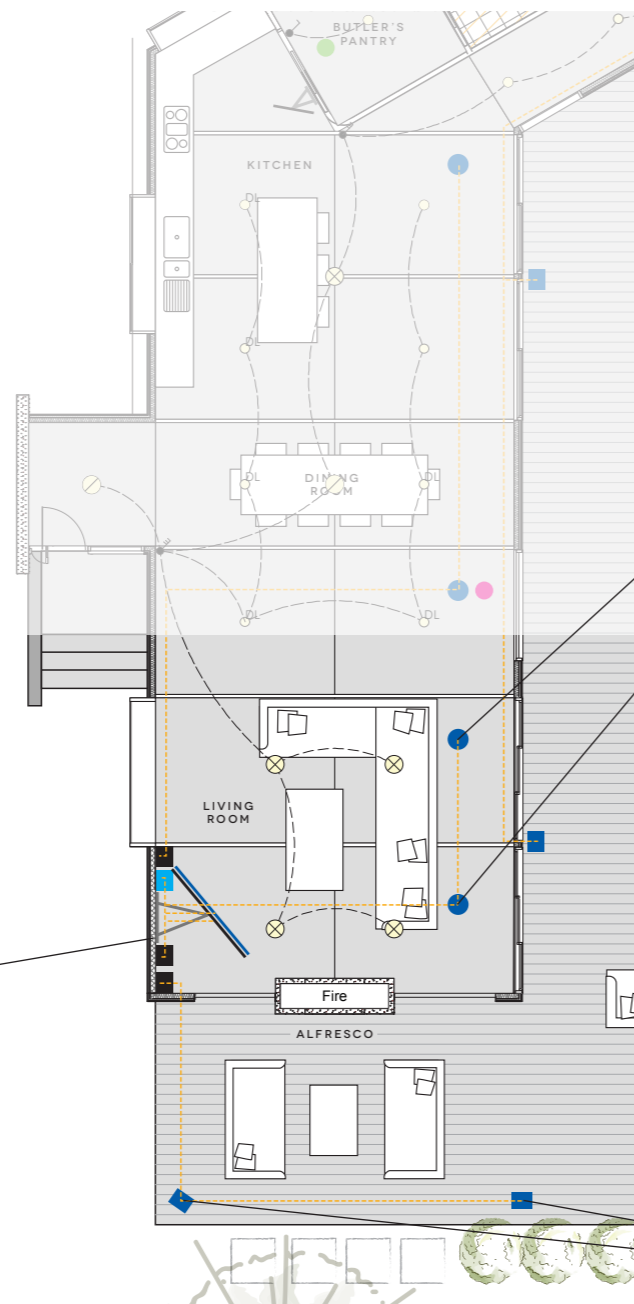

LIVING ROOM

CREATING YOUR HOME CINEMA SURROUND SOUND

We mounted the TV on a motorised motion bracket so it can be swivelled out to face the dining room or kitchen or in the opposite direction facing the Alfresco. The living room is the centre of the home and you want sound either filling the room with music or playing what is on the TV in full surround sound mode.

In the living room, how do you utilise the Amp? Typically it is connected to a soundbar, bookshelf or floor-standing speakers or to architectural ceiling or in-wall speakers.

We have connected the TV to the Sonos Amp using the TV's HDMI-ARC port. Since there's no centre channel, the Amp uses digital signal processing (DSP) to create a phantom centre channel through stereo imaging. With a Subwoofer of course! We then added a set of wired speakers as rear surrounds and a second Sonos Amp to create the surround sound.

THE KITCHEN/DINING ROOM

ENTERTAINMENT ZONE

The kitchen is the heart of your home, it's where you spend a lot of your time. Whether you love cooking, hosting dinner parties or whether you like to work from the dining table. It is a favourite place to listen to music and a smart TV will connect you to the world of entertainment or Gordon Ramsay's Top 5 fish recipes on Youtube — watch it!

Adding the Triad ceiling speakers with the Sonos Amp to your kitchen brings a beautiful option for background music with dinner or hooking up with the rest of the house in party mode.

TRIAD R28 IN-CEILING SPEAKERS

The in-ceiling speakers in this room also act as an extension of the audio from the TV in the living room. We have included a TV on a motion bracket in the kitchen.

ALFRESCO

INSIDE OUT