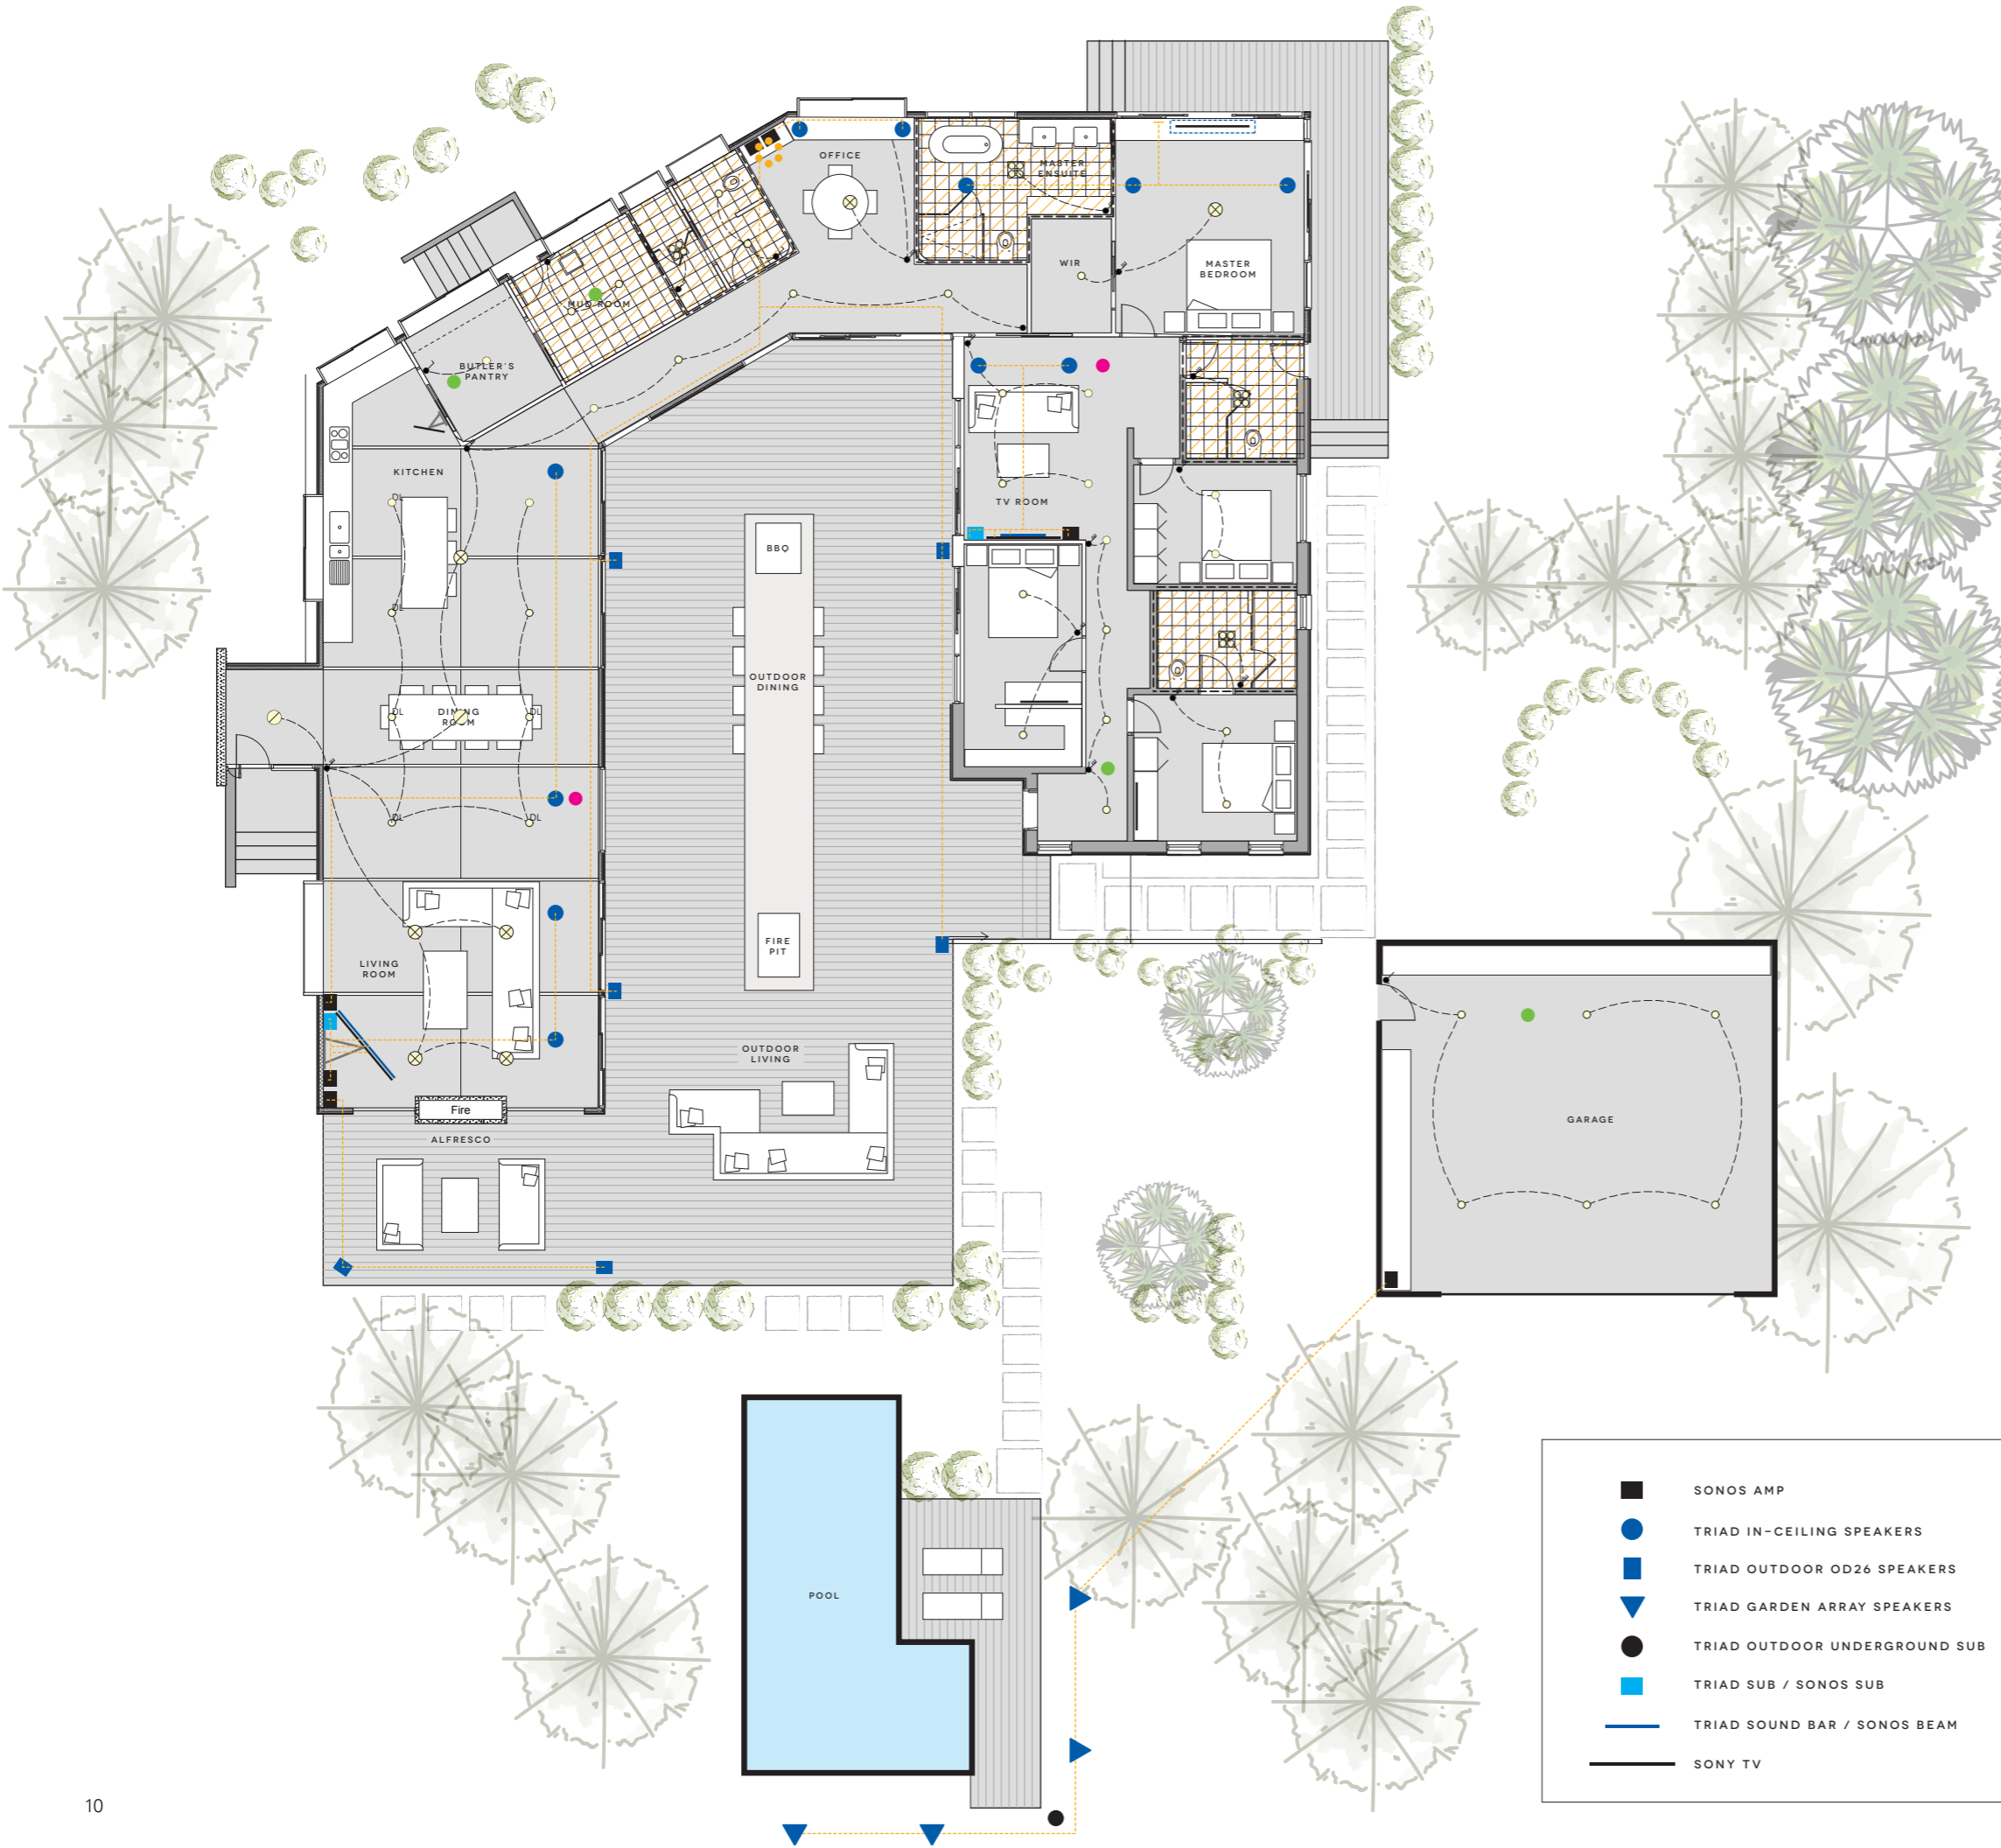

THE LOVE SHACK

CELEBRATING ENTERTAINMENT

Our brief for the Love Shack is to create the ultimate entertainer's home. From hifi to wifi, home security to climate control, Purpose Group is so passionate about automation and entertainment — we consider it an art form.

The Love Shack is made up of 8 independent audio zones and 5 video zones with Sony 4K TVs. These zones can be used independently or grouped together as one big party zone.

We chose Sonos because it is a multi-room audio platform that is easy to use and so versatile and the new Sonos Amp brings new power and flexibility that was not previously part of the Sonos offer.

The next few pages will walk you through, room by room, the audio and visual set up and the range of our hand selected products to achieve the entertainer's home.

Entertainment zones in The Love Shack include:

1. Living Room	Music / 4K TV
2. Kitchen / Dining Room	Music / 4K TV
3. Office	Music
4. Master Bedroom & Ensuite	Music / 4K TV
5. TV Room	Music / 4K TV
6. Outdoor Dining & Living	Music
7. Alfresco	Music
8. Pool Area	Music

We undertake the challenge of outfitting every room with the best entertainment and music options to fit the home and then bring order to everything so that it works under one unified system — Control4 — to make the technology as convenient as possible for our clients. We hide the wires and tuck all the necessary components into a neatly-organised AV rack.

■	SONOS AMP	●●●●	NETWORK RACK
●	TRIAD IN-CEILING SPEAKERS	●	WAP
■	TRIAD OUTDOOR OD26 SPEAKERS	●	MOTION SENSOR
▼	TRIAD GARDEN ARRAY SPEAKERS	●	CONTROL4 KEYPAD
●	TRIAD OUTDOOR UNDERGROUND SUB	○	DOWNLIGHT
■	TRIAD SUB / SONOS SUB	⊗	PENDANT LIGHT
—	TRIAD SOUND BAR / SONOS BEAM	---	LIGHTING CIRCUIT
—	SONY TV	---	SONOS SPEAKER CABLE RUN