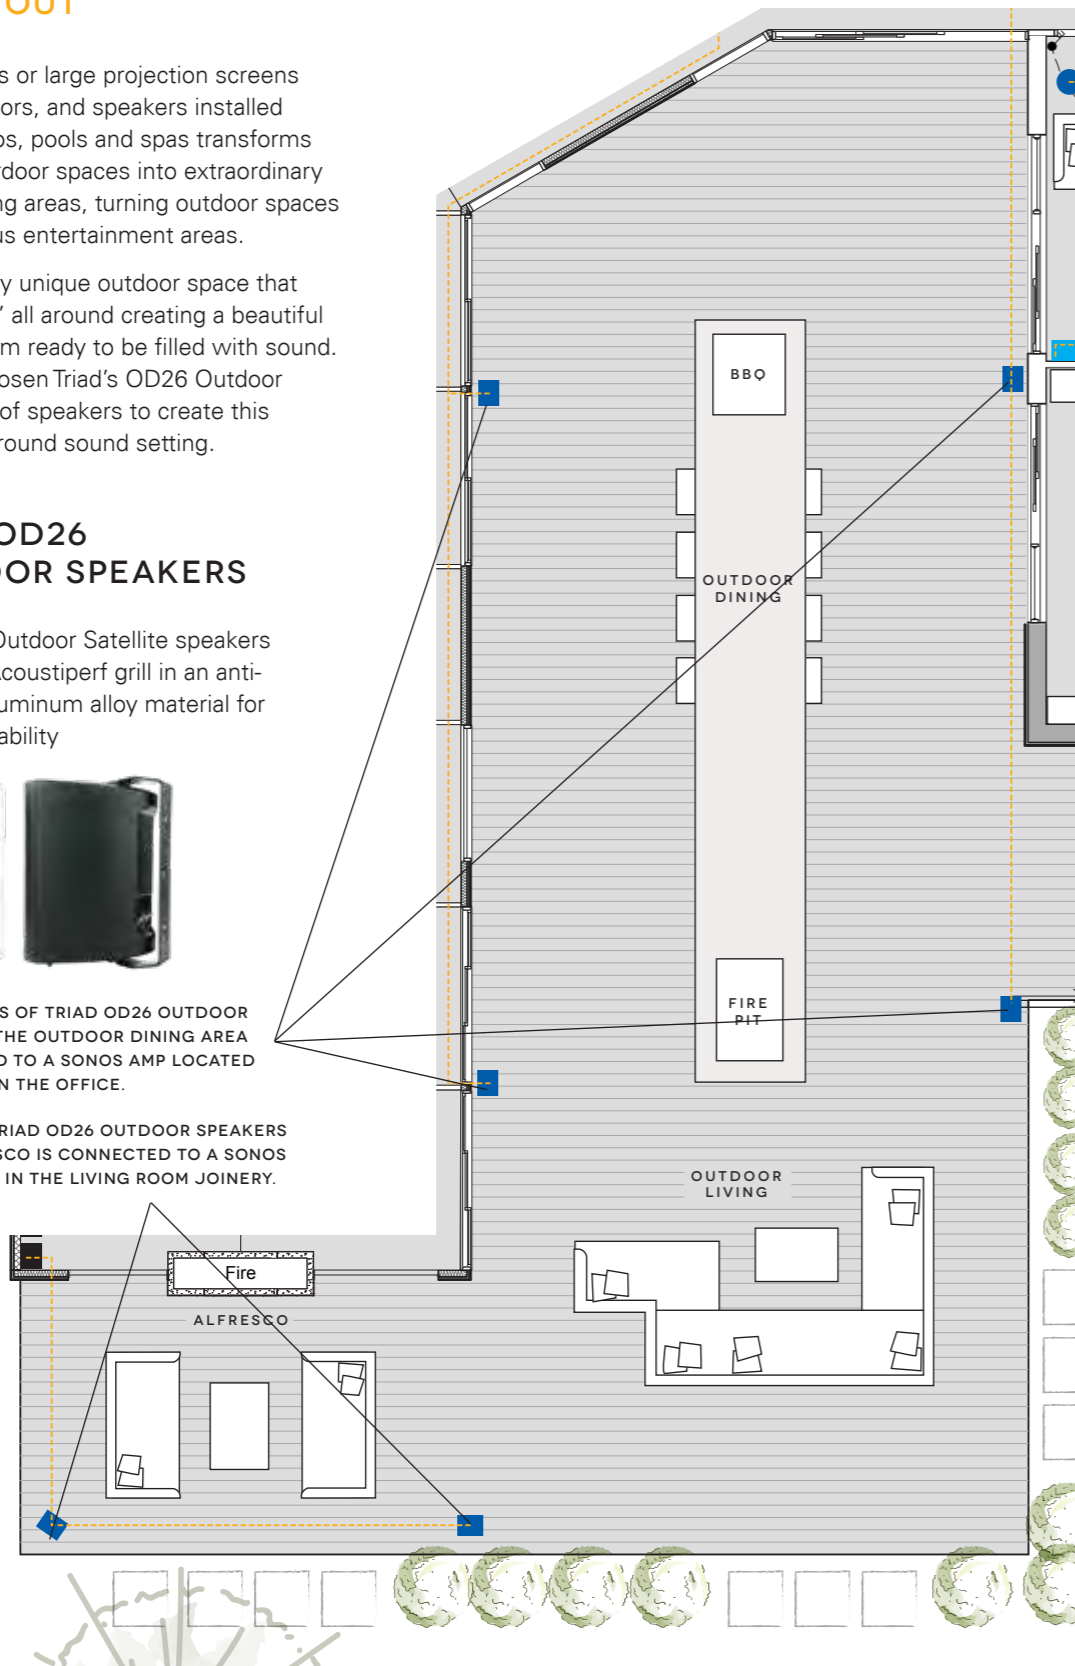

OUTDOOR LIVING

INSIDE OUT

Outdoor TV's or large projection screens with projectors, and speakers installed around patios, pools and spas transforms ordinary outdoor spaces into extraordinary outdoor living areas, turning outdoor spaces into luxurious entertainment areas.

This is a very unique outdoor space that has 'shelter' all around creating a beautiful external room ready to be filled with sound. We have chosen Triad's OD26 Outdoor Weatherproof speakers to create this outdoor surround sound setting.

TRIAD OD26 OUTDOOR SPEAKERS

The OD26 Outdoor Satellite speakers feature an Acoustiperf grill in an anti-corrosion aluminum alloy material for outdoor durability

THE TWO PAIRS OF TRIAD OD26 OUTDOOR SPEAKERS IN THE OUTDOOR DINING AREA IS CONNECTED TO A SONOS AMP LOCATED IN THE RACK IN THE OFFICE.

THE PAIR OF TRIAD OD26 OUTDOOR SPEAKERS IN THE ALFRESCO IS CONNECTED TO A SONOS AMP LOCATED IN THE LIVING ROOM JOINERY.