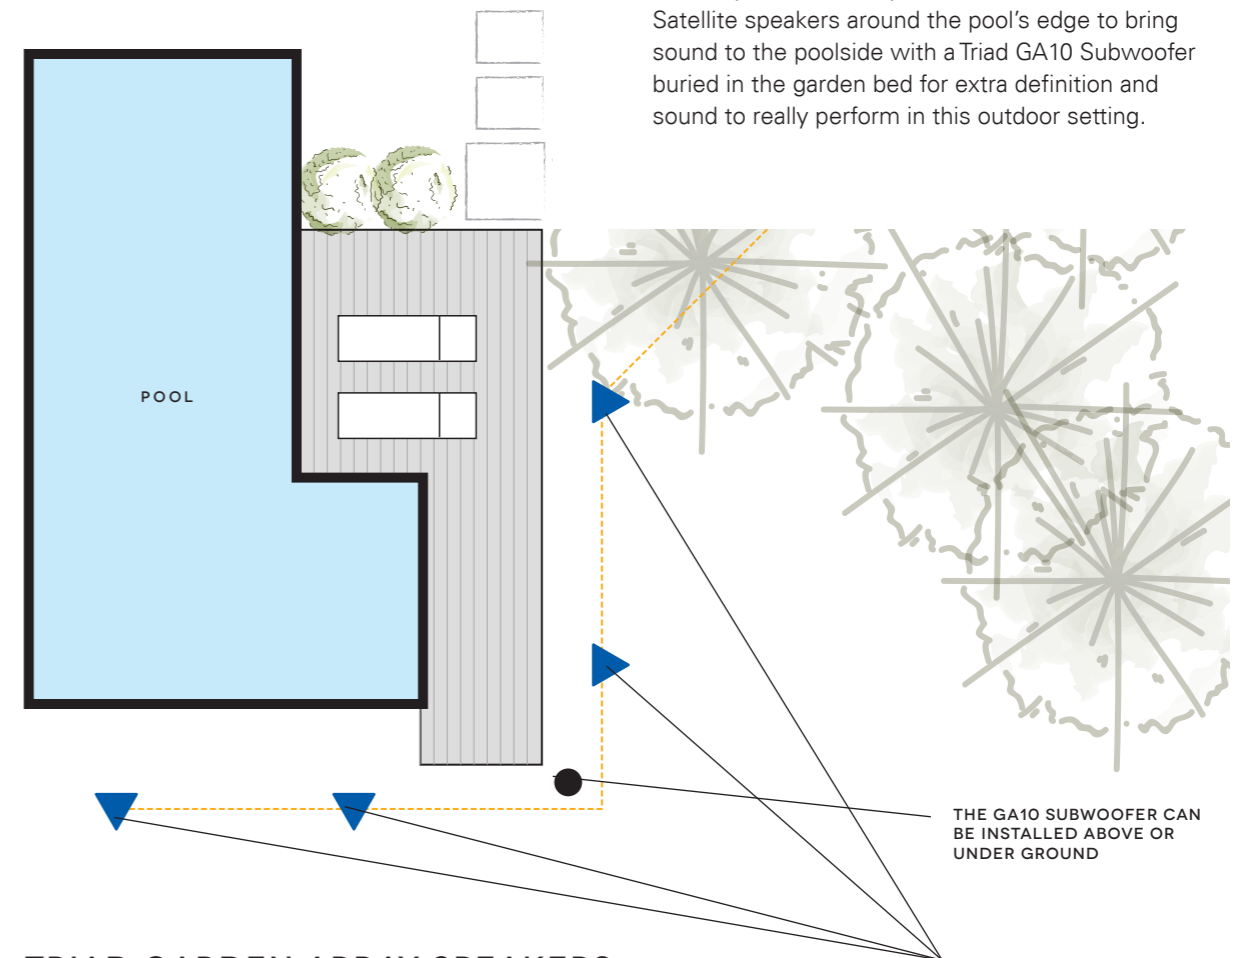

THE PAIR OF TRIAD OD26 OUTDOOR SPEAKERS IN THE ALFRESCO IS CONNECTED TO A SONOS AMP LOCATED IN THE LIVING ROOM JOINERY.

THE POOL

HEARD BUT NOT SEEN

Poolside music and entertainment is very desirable. The pool features a raised elevation and the Triad Garden Array GA4 Satellite speaker and powerful GA10 Subwoofer are designed to be placed throughout the garden blanketing outdoor spaces with rich, beautiful audio. The Subwoofer is designed for both above and below ground installations so the bass can be located exactly where you want it—on the patio or deck, or buried near a pool, gazebo, or pergola.

For the pool zone, we positioned four Triad GA4 Satellite speakers around the pool's edge to bring sound to the poolside with a Triad GA10 Subwoofer buried in the garden bed for extra definition and sound to really perform in this outdoor setting.