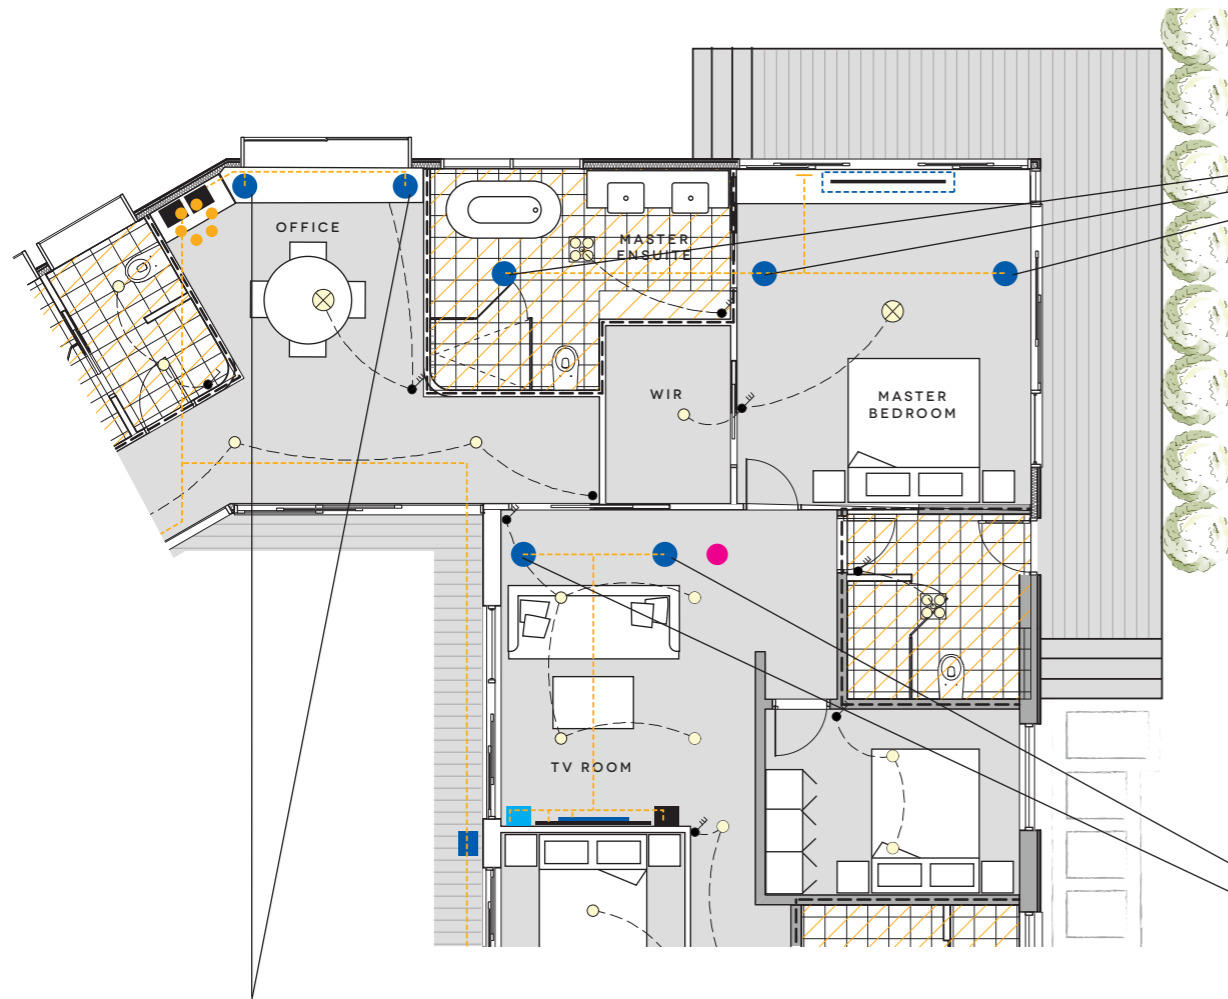

THE OFFICE

MIXING BUSINESS WITH PLEASURE

Music has a way of permeating through empty corners and filling up environments with substance. It can help you relax, make you well up in tears, or feel alive.

But can it help you work? Studies would argue that it perhaps isn't the background noise of the music itself, but rather the improved mood that your favourite music creates that is the source of this improvement in productivity. Anyway good moods abound when our favourite Kef LS50 bookshelf speakers are flooding this space with tunes.

SONOS AMP LOCATED IN THE RACK CONNECTED TO A PAIR OF KEF LS50 BOOKSHELF SPEAKERS

KEF BOOKSHELF SPEAKERS

Sonos Amp will connect sound to the speakers of your choice. In this room, we have a beautiful pair of KEF LS50 bookshelf speakers connected to a Sonos Amp to make it part of the whole home audio zone.

MASTER BEDROOM/ENSUITE

AMP IT UP IN THE BEDROOM

We spend more hours here than anywhere else in the home so why not have a little hidden entertainment to enjoy once in a while. We have fitted the Sony TV to a motorised motion bracket that hides away below floor level in a seat-high cabinet when not in use. To compliment this, we installed in-ceiling speakers for music and TV sound and to wake up to your favourite radio station in the morning. We also extended the speaker cable into the bathroom so you can carry on listening to your favourite tunes while you are preparing for the day.

TRIAD R28 IN-CEILING SPEAKERS

The Sonos Amp can connect to four speakers, twice as many as before. The power output has been doubled; the new Amp delivers 125 watts per channel with an impressive signal-to-noise ratio of 116dB and low harmonic distortion measurement of 0.1 percent.

THE TV ROOM

SOUND CLARITY WITHOUT THE DISTURBANCE

This TV room is located close to bedrooms and although the TV room is a place where we can sit back, relax and watch a good movie, we also do not want the sound travelling into adjacent rooms where kids and other family members might be resting. In situations like this, we would specify the Triad Silver Sealed in-ceiling speakers. These speakers have a fully sealed back that stops sound travelling back into the walls or ceiling to rooms above or adjacent.

TRIAD SILVER SEALED SPEAKERS

The sealed-back design reduces transfer of sound to adjacent rooms and provides a predictable, uniform sound throughout the home. Because of this, these speakers are great for use in rooms where noise need to be kept low if adjacent rooms are bedrooms or an office or library.